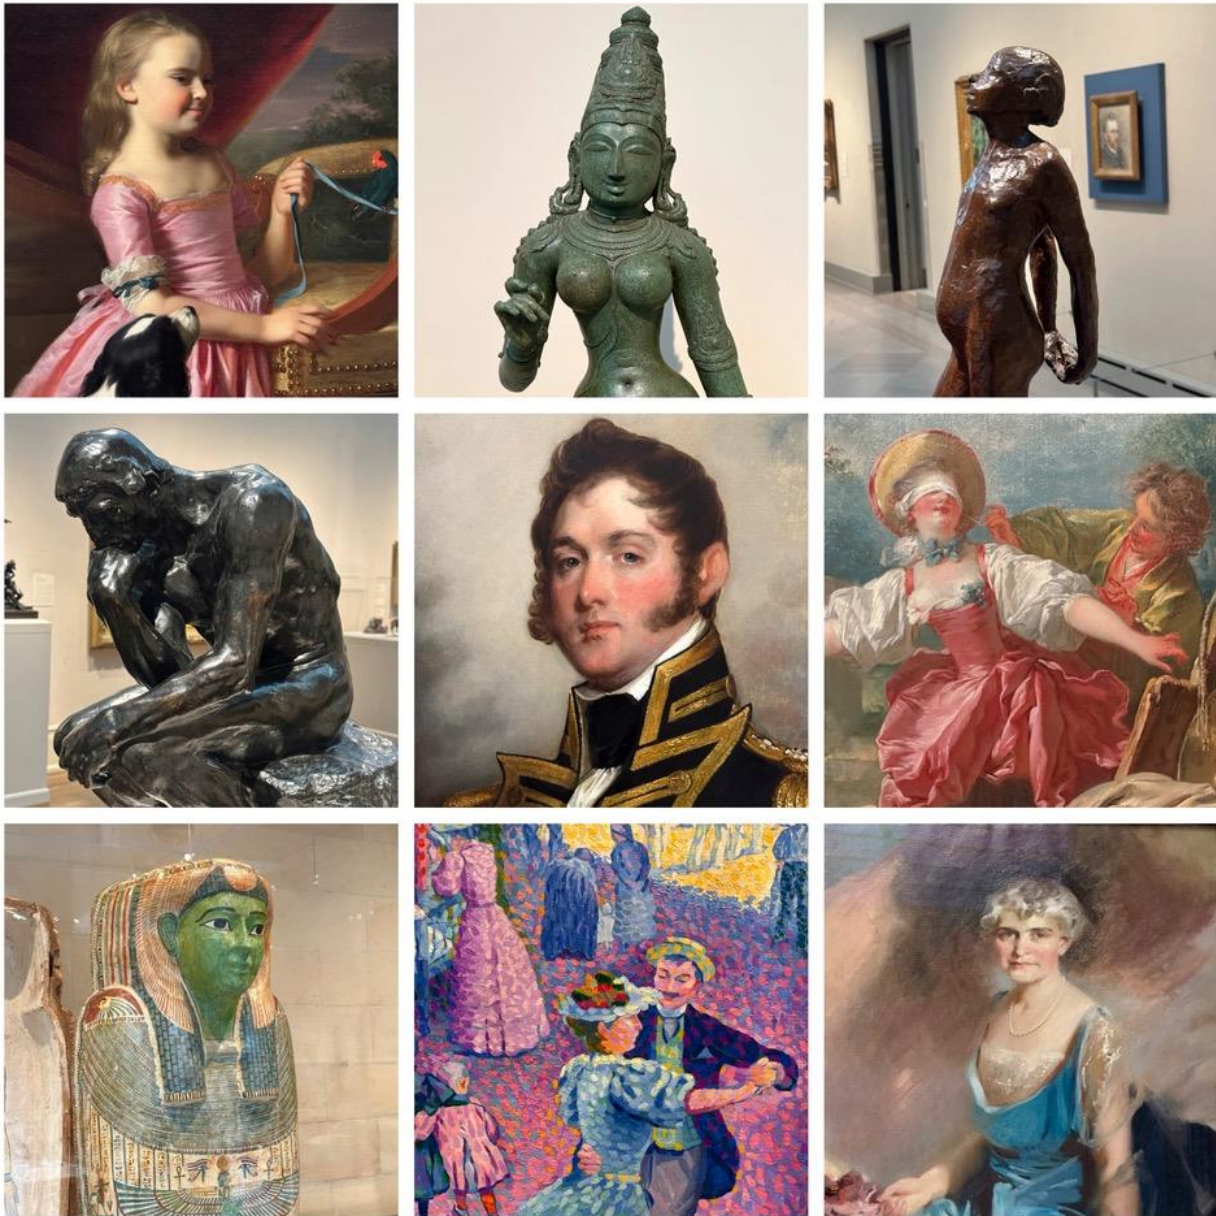

All of these images can be found in the Main Museum

Look Closely.....What do you see?

First Row: John Singleton Copley, *Young Lady with Bird and Dog*, 1767; India, *Parvati*, Chola Dynasty, about 860-1279; Edgar Degas, *Study for Little Dancer Aged Fourteen*, bronze cast 1919-21. **Second Row:** Auguste Rodin, *The Thinker*, about 1880; Gilbert Stuart and Jane Stuart, *Commodore Oliver Hazard Perry*, 1818-28; Jean-Honoré Fragonard, *Blind Man's Buff*, about 1750-52. **Third Row:** Egyptian, *Coffin of Ta-Mit*, Dynasty 26, 664-525 BCE; Henri Edmond Cross, *At the Fair*, 1896; Jean MacLane, *Florence Scott Libbey*, about 1933.

All of these images can be found in the Main Museum

Draw it

A Portrait is a work of art that features a person. Choose a portrait from the images and draw it here:

Do It

Have one person in your group choose a work of art from the images that features a figure posing in an interesting way. Take turns selecting different poses to imitate until everyone has had a turn.

Write it

Choose one of these images that you really like and describe it:
